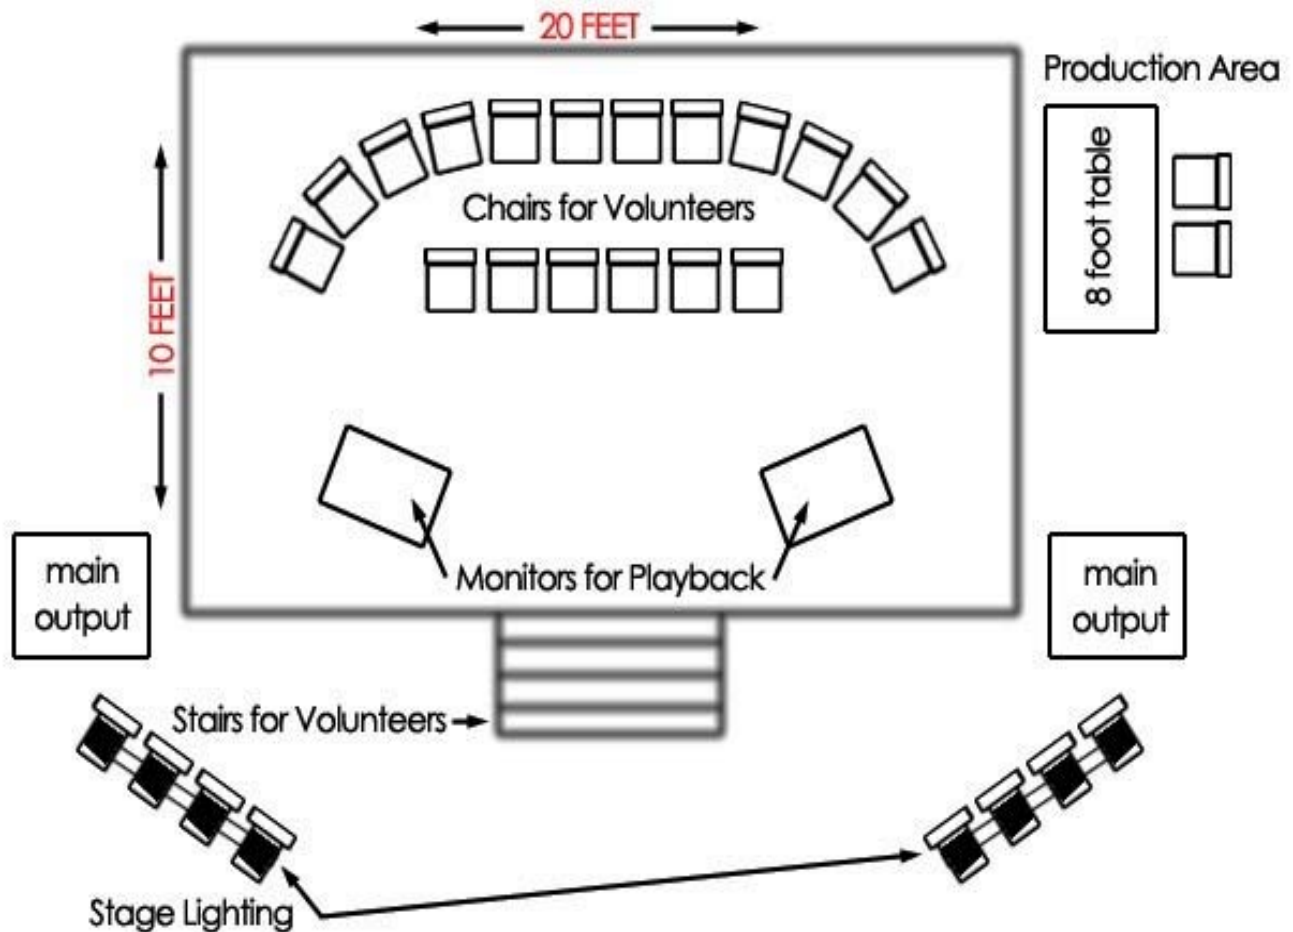

BLAZE

Stage Plot

The above stage plot is the ideal setup and is presented here for reference purposes only. Please talk with BLAZE or his representative about your stage or staging area.

TWO IMPORTANT POINTS: (1) Professional quality stage monitors are the key difference in the depth of hypnosis attained by the volunteers and in the perceived success of the show, and (2) sturdy, ARMLESS chairs are required for the volunteers safety. Artist understands that some venues cannot accommodate this preferred stage plot setup. Still, BLAZE appreciates your best-efforts to provide this set-up whenever possible.